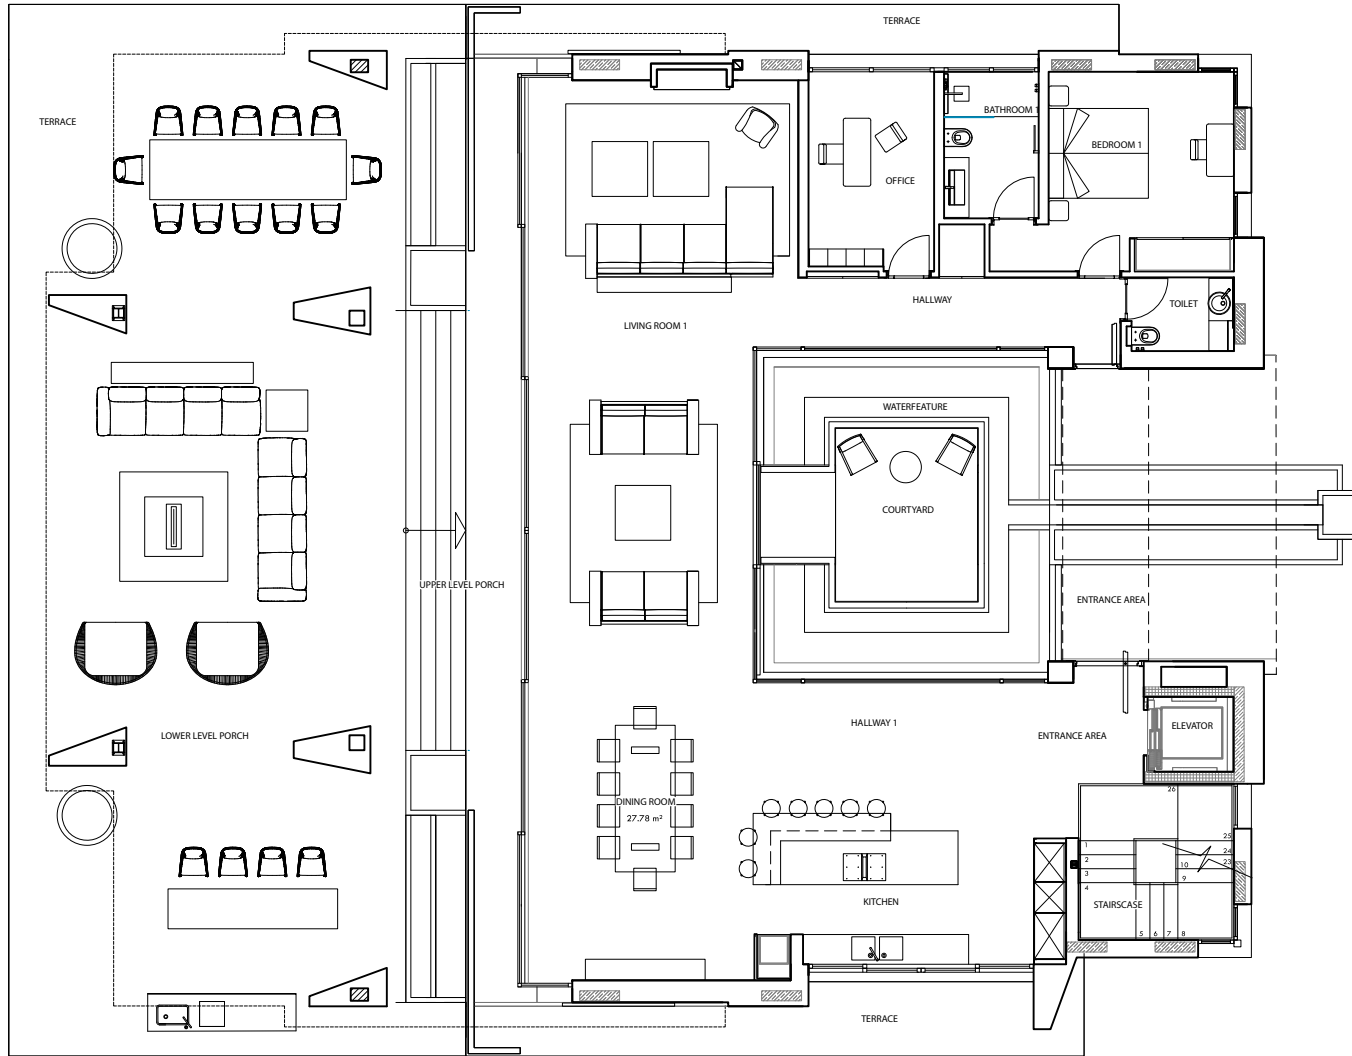

GROUND FLOOR - OPT. A ▶

PALACETES DE BANÚS

Disclaimer: This document is purely informative and for marketing purposes only. It does not form part of any offer or contract between any of the parties in any way. All the information contained in this document is known to be accurate at time of production but is subject to change without prior notice. Any questions that may arise in the interpretation of these plans (sizes, heights, sections etc.) can be clarified by contacting the developer. Depictions of furniture and kitchens have been included for guidance and decorative purposes only.

NORTH

SITE PLAN - PALACETES DE BANÚS

GROUND FLOOR - OPT. B ▶

Disclaimer: This document is purely informative and for marketing purposes only. It does not form part of any offer or contract between any of the parties in any way. All the information contained in this document is known to be accurate at time of production but is subject to change without prior notice. Any questions that may arise in the interpretation of these plans (sizes, heights, sections etc.) can be clarified by contacting the developer. Depictions of furniture and kitchens have been included for guidance and decorative purposes only.