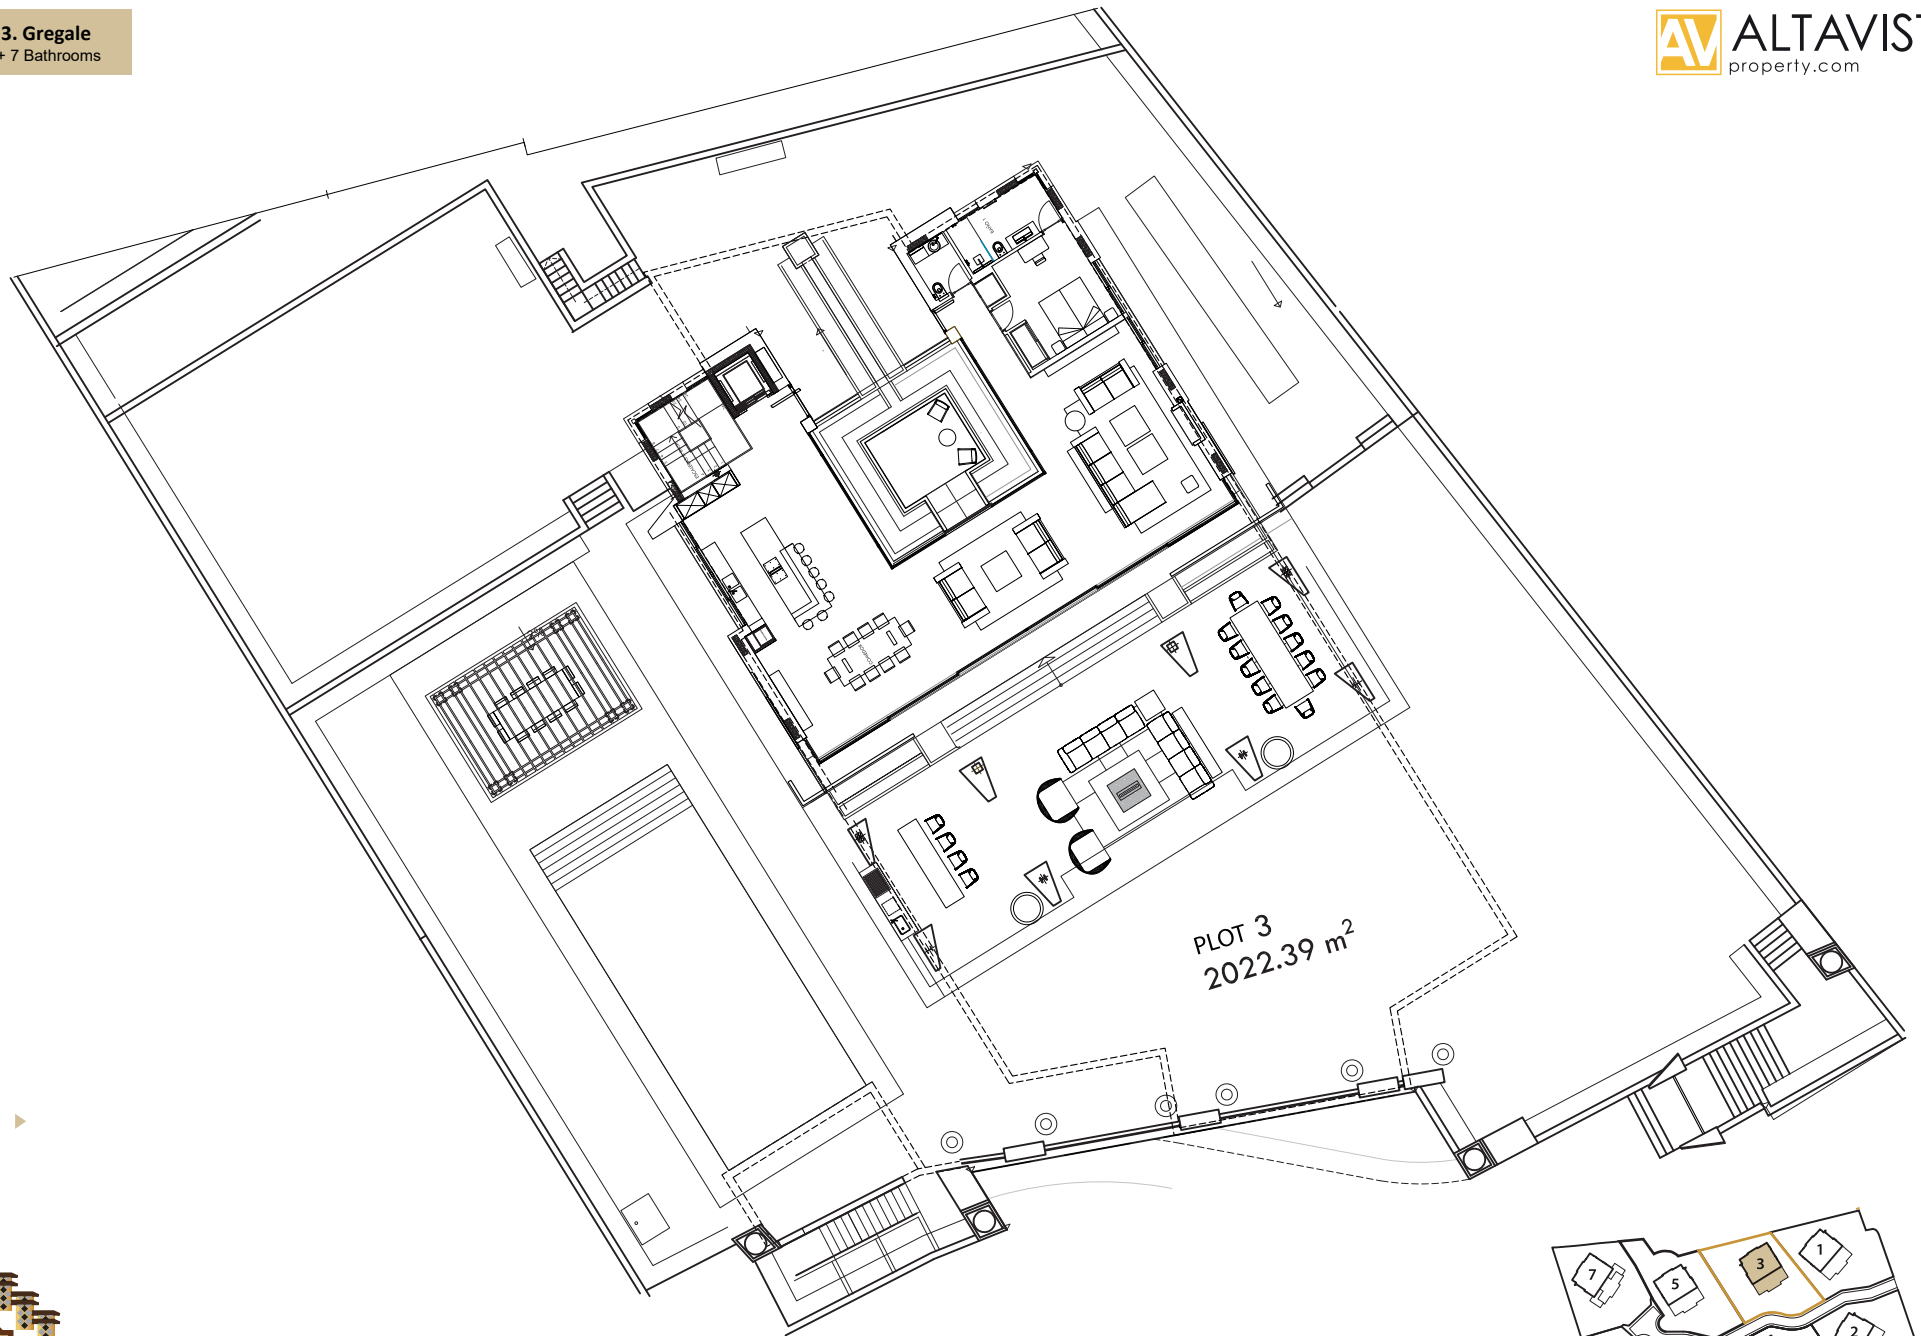

SITE PLAN ▶

PALACETES DE BANÚS

Disclaimer: This document is purely informative and for marketing purposes only. It does not form part of any offer or contract between any of the parties in any way. All the information contained in this document is known to be accurate at time of production but is subject to change without prior notice. Any questions that may arise in the interpretation of these plans (sizes, heights, sections etc.) can be clarified by contacting the developer. Depictions of furniture and kitchens have been included for guidance and decorative purposes only.

N O R T H