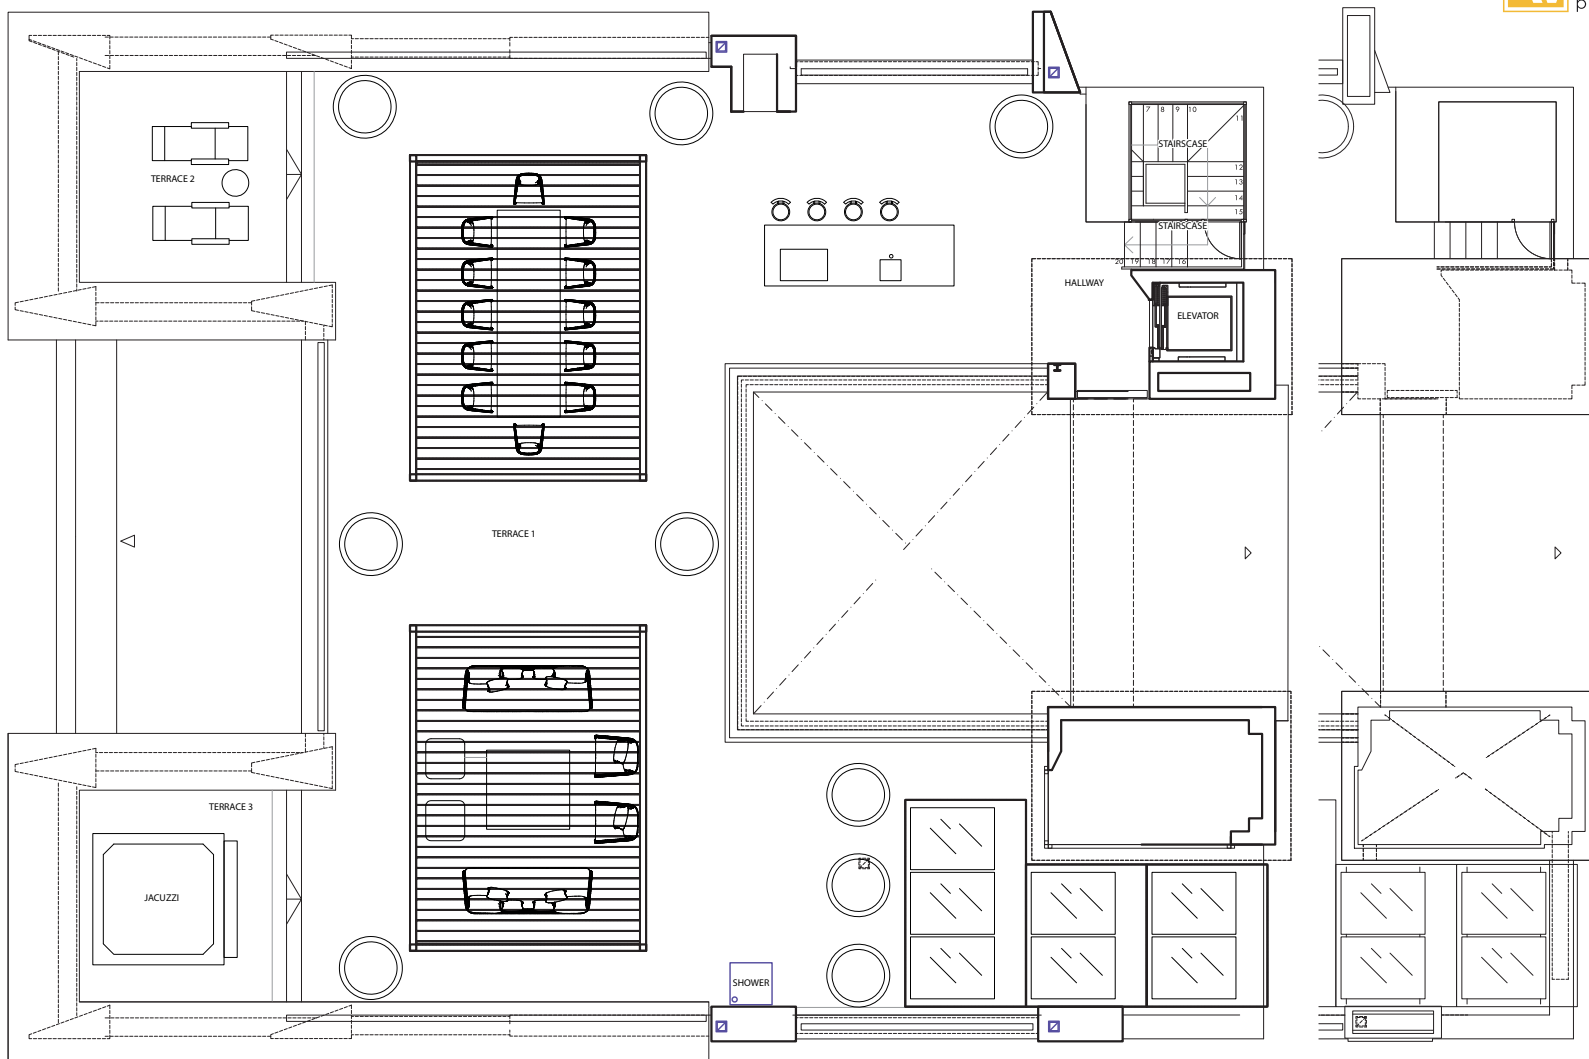

SITE PLAN - PALACETES DE BANÚS