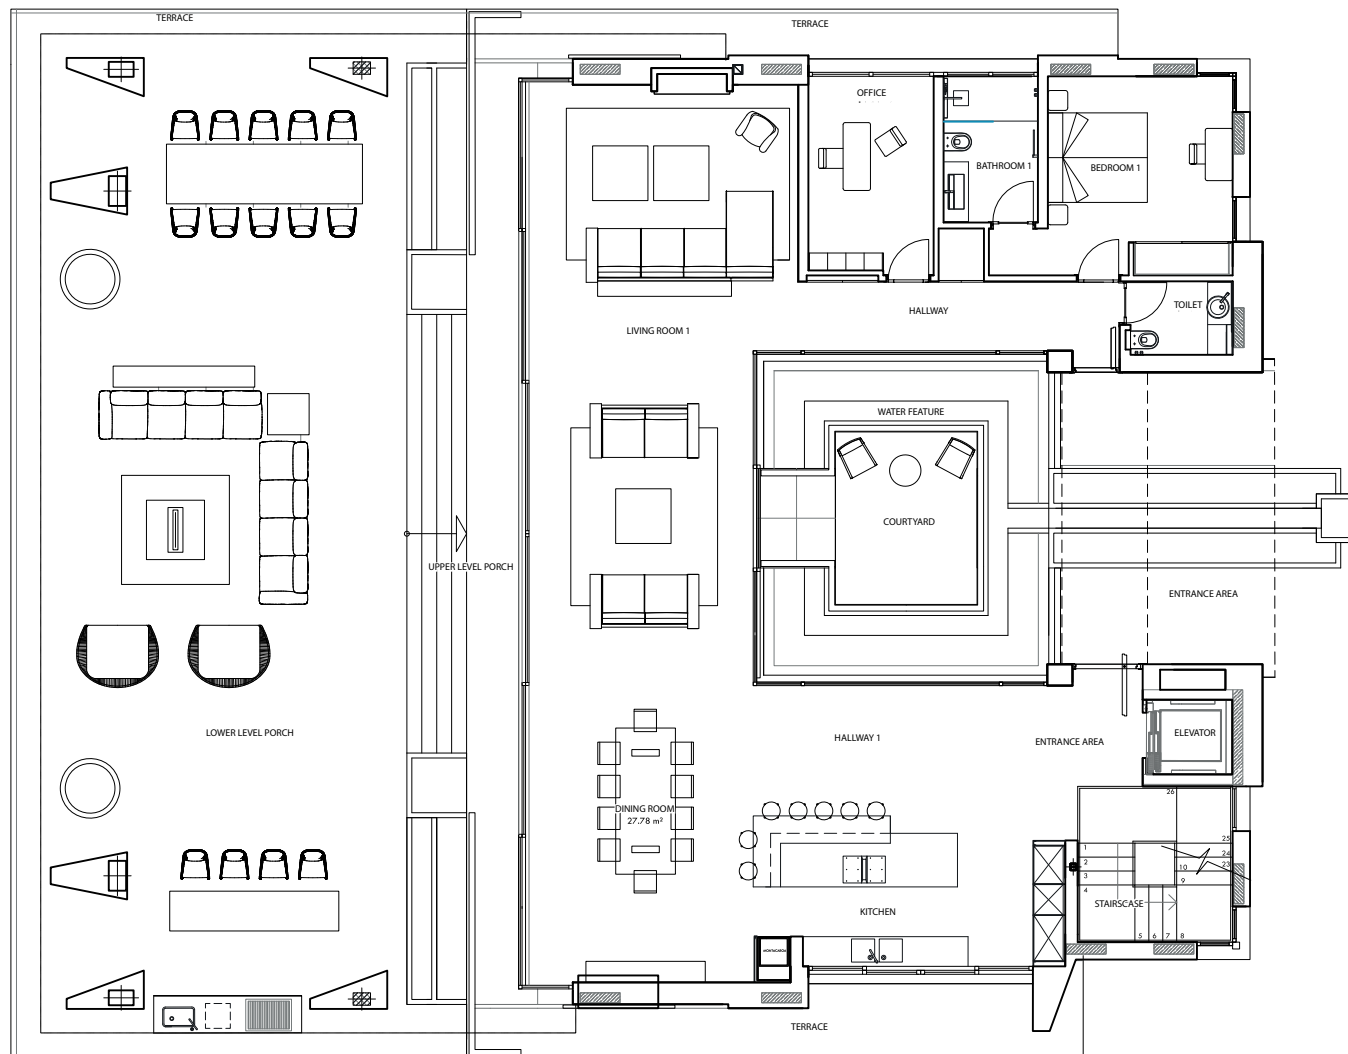

GROUND FLOOR - OPT. A ▶

PALACETES DE BANÚS

Disclaimer: This document is purely informative and for marketing purposes only. It does not form part of any offer or contract between any of the parties in any way. All the information contained in this document is known to be accurate at time of production but is subject to change without prior notice. Any questions that may arise in the interpretation of these plans (sizes, heights, sections etc.) can be clarified by contacting the developer. Depictions of furniture and kitchens have been included for guidance and decorative purposes only.

NORTH

SITE PLAN - PALACETES DE BANÚS

GROUND FLOOR - OPT. B ▶

PALACETES DE BANÚS

Disclaimer: This document is purely informative and for marketing purposes only. It does not form part of any offer or contract between any of the parties in any way. All the information contained in this document is known to be accurate at time of production but is subject to change without prior notice. Any questions that may arise in the interpretation of these plans (sizes, heights, sections etc.) can be clarified by contacting the developer. Depictions of furniture and kitchens have been included for guidance and decorative purposes only.

NORTH

SITE PLAN - PALACETES DE BANÚS

FIRST FLOOR ▶

Disclaimer: This document is purely informative and for marketing purposes only. It does not form part of any offer or contract between any of the parties in any way. All the information contained in this document is known to be accurate at time of production but is subject to change without prior notice. Any questions that may arise in the interpretation of these plans (sizes, heights, sections etc.) can be clarified by contacting the developer. Depictions of furniture and kitchens have been included for guidance and decorative purposes only.